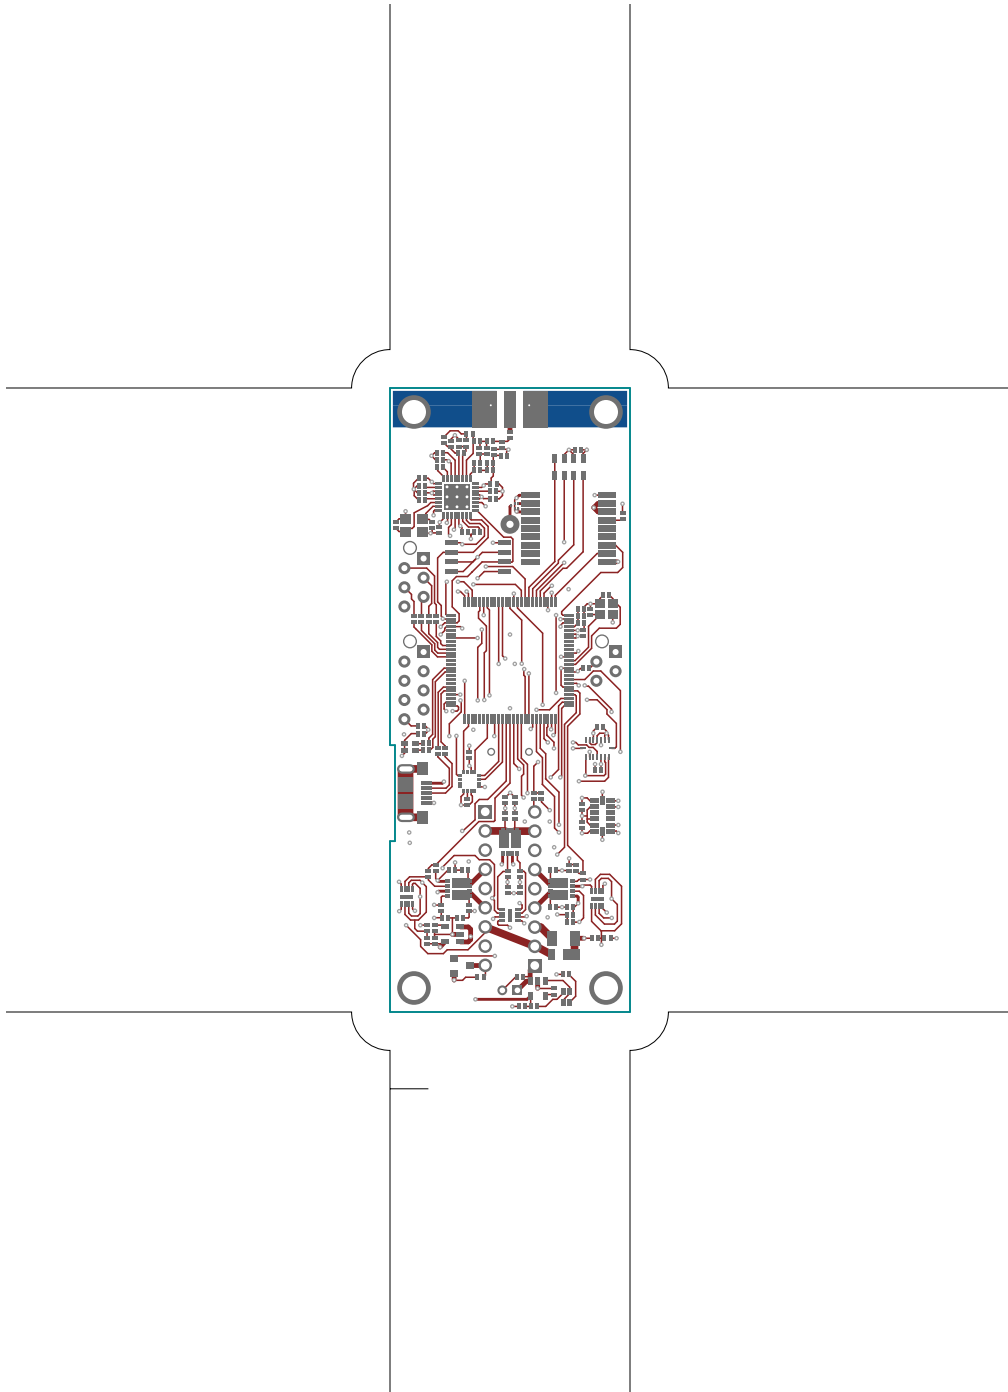

9. bottomsilk

10. toppaste

11. plated-drill

12. outline

13. group14

bottom (mirrored), scale = 1:1.000
telemega.lht