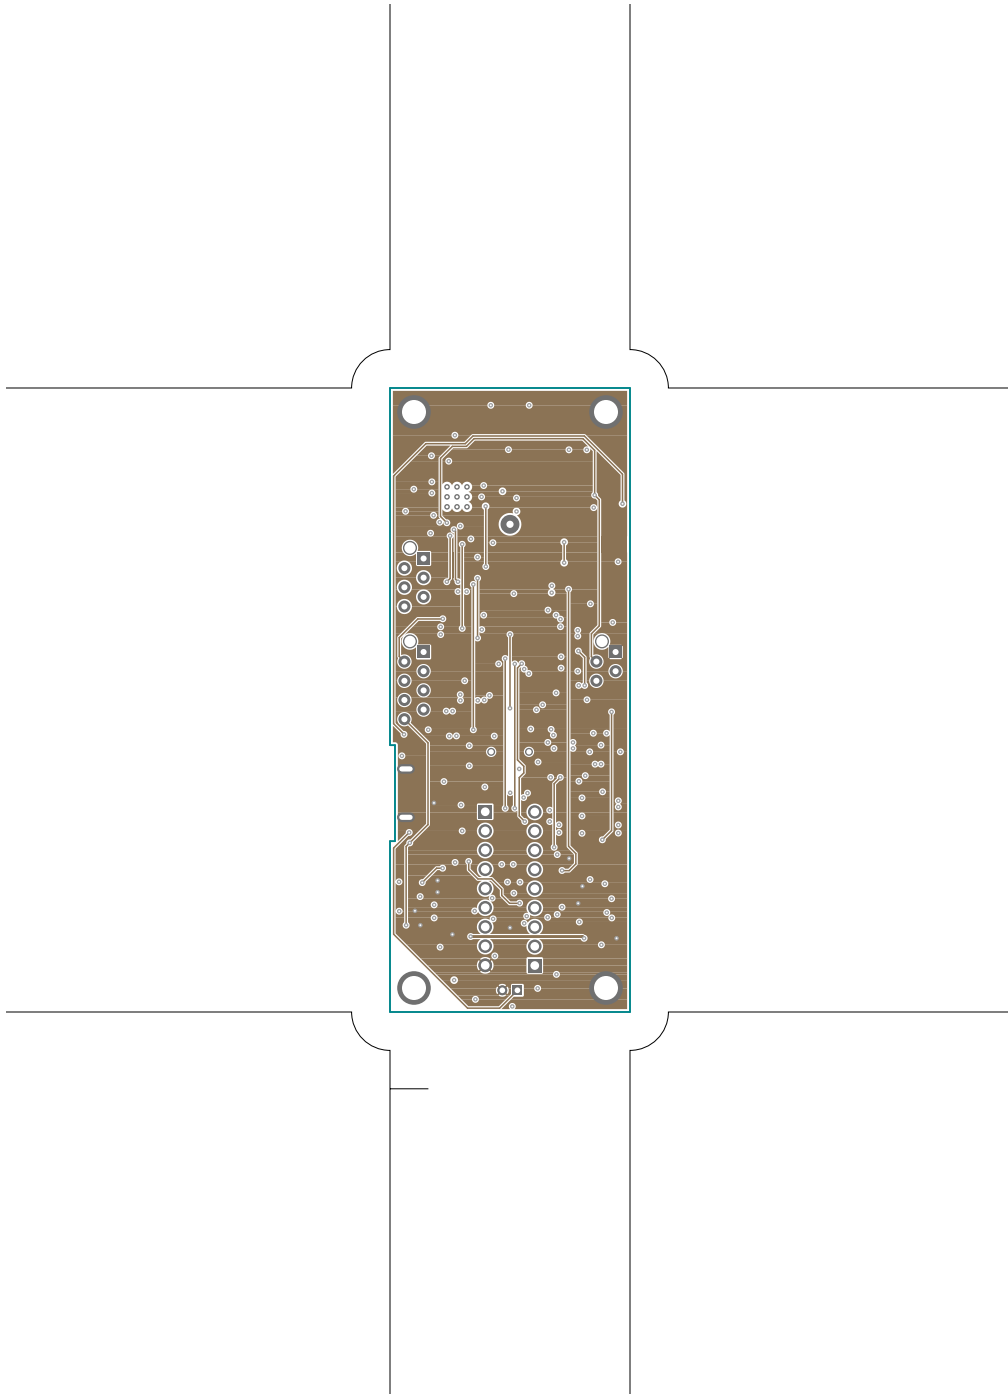

9. bottomsilk

10. toppaste

11. plated-drill

12. outline

13. group14

bottom (mirrored), scale = 1:1.000
telemega.lht